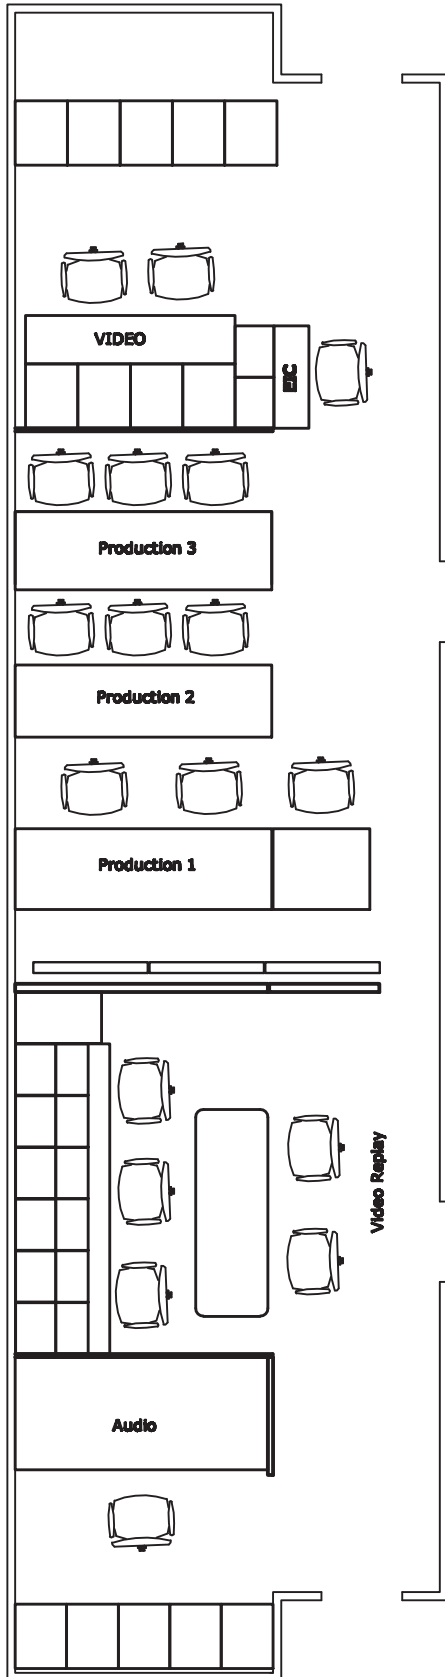

Phoenix HI-DEF

- 53-foot Trailer with 47-foot Expandable Side
- Grass Valley LDK-6000 MKII HD Cameras with Fujinon 101x1, 87x1 and 22x1 HD Lenses
- Grass Valley Kalypso 4-M/E 60-Input HD Production Switcher with 6 Built-in Channels of 2D Perspective Digital Video Effects
- Accom DVEous MX Dual Twin-Channel HD/SD Digital Video Effects
- EVS 4-Channel XS Spotbox
- Chyron Duet HyperX3 HD Graphics System
- All HD & SD Tape-Machine Formats Available on Request
- EVS HD LSM XT[2] 6-Channel & XT[2]+ 4-Channel Video Disk Recorders
- EVS HD RO XT[2]+ 4-Channel Video Disk Recorder
- Grass Valley DYN0 2-In/2-Out Digital Disk Recorder
- SportNet SDTI 1-Gig Network
- EVS XFile Digital Archive System
- Miranda FR 8280 162x270 HD Video Router
- Grass Valley 32x32 TC / 64-Port Machine Control Router
- Grass Valley Concerto 128x128 AES / 128x128 Analog Audio Router
- Calrec Sigma 144-Input Digital Audio Console with 72-Channels (42-Stereo & 30-Mono with 48 Assignable Faders) and 8-VCA/Group Master Faders
- Dolby E 5.1 Stereo Surround Sound Encoder/Decoder
- Alesis 12R Audio Submixer
- DBX-DDP Digital Audio Dynamic Processors
- Digicart II Plus with Zip Drives
- DBX-160/166 Audio Compressors/Limiters
- RTS ADAM 80x80 Matrix Communications System
- Wide Range of Audio and Video Support Equipment
- Power Requirements 208-240 Volts
200 Amps Per Leg
3 Phase