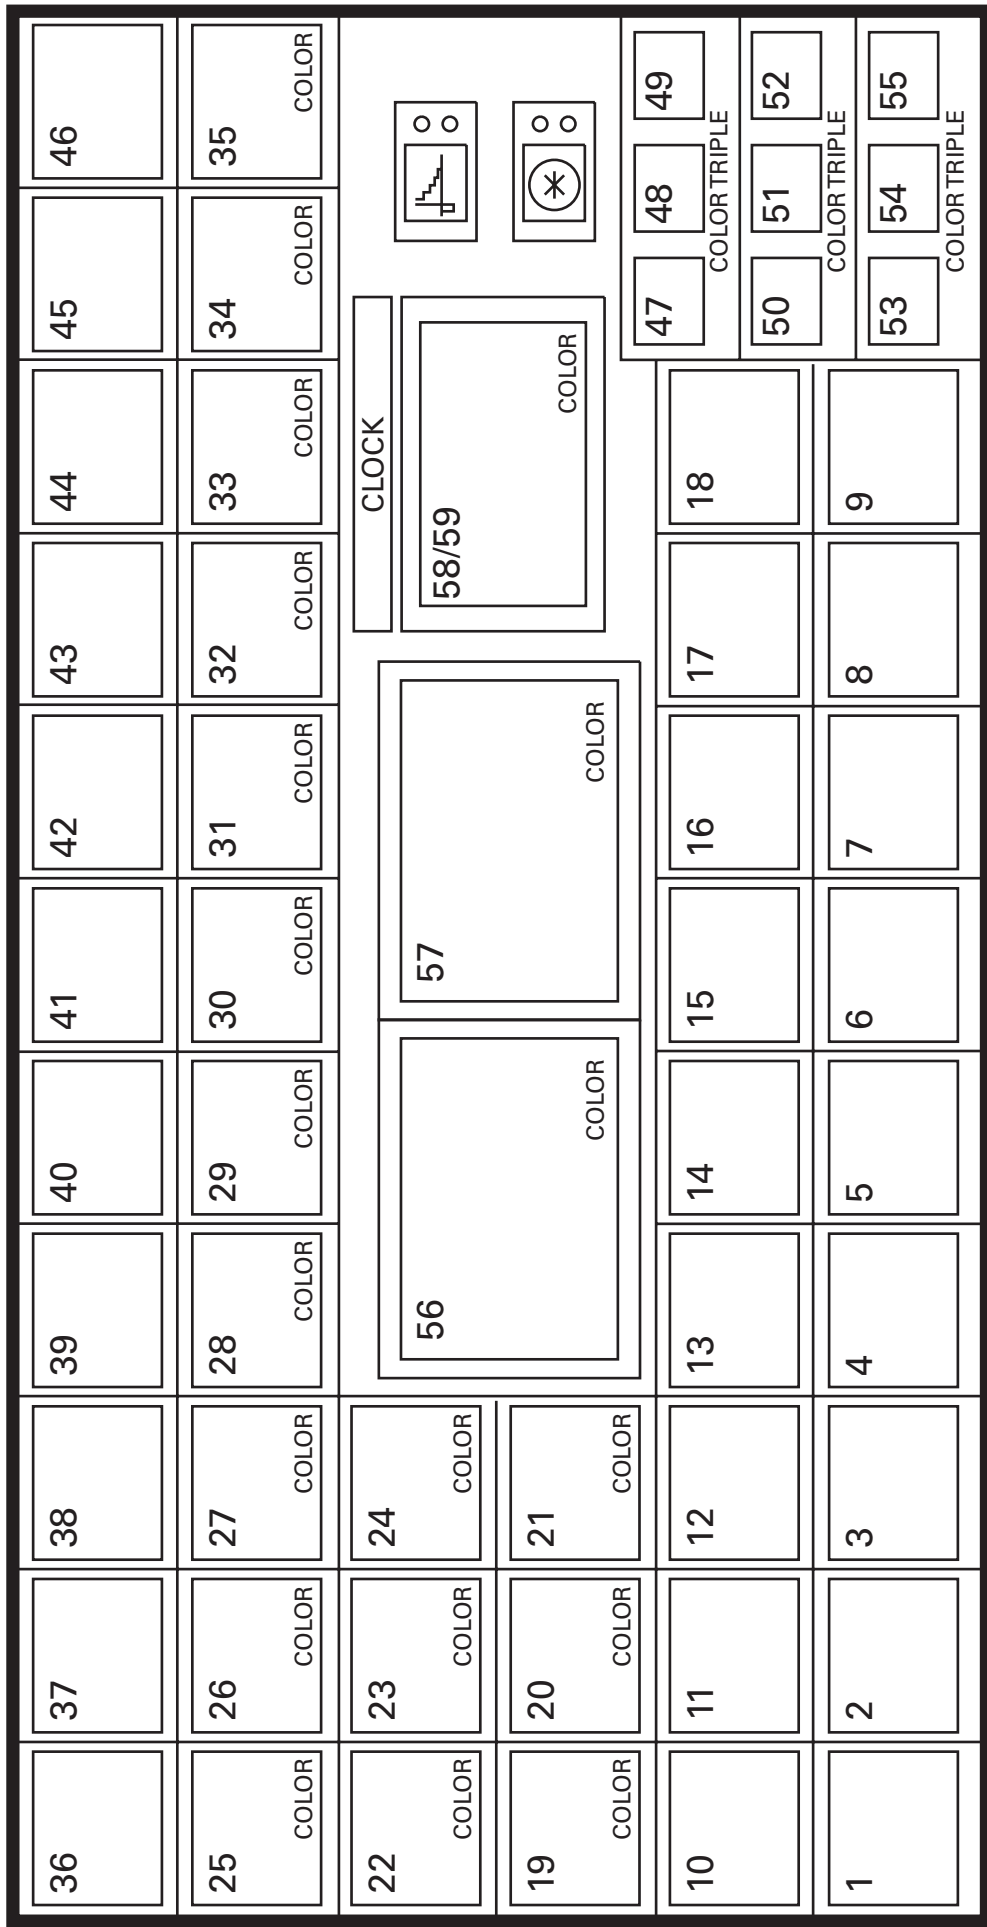

T48

Monitor Wall

Trio Video